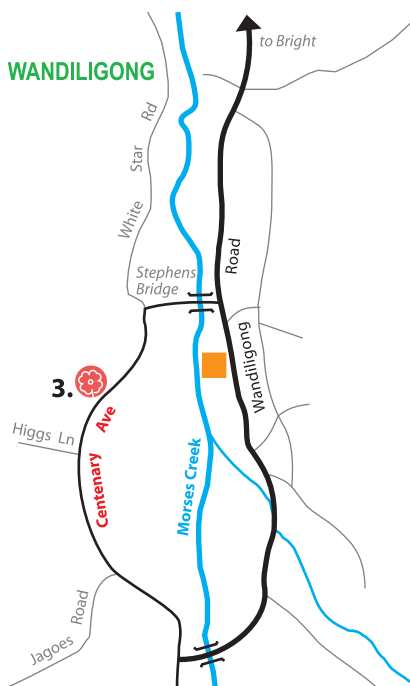

WANDILIGONG

Legend

- Open Garden
- Refreshments available
- Bright Art Gallery & Cultural Centre
- Bright Community Centre
- Bright Historical Museum
- Alpine Visitor Information Centre
- Bright RSL
- Bright Senior Citizens Centre
- Bright Visitor Centre
- Bright Croquet Club
- Wandiligong Historic Public Hall
- Porepunkah Primary School
- Harrietville Museum (next door to General Store)

POREPUNKAH

HARRIETVILLE