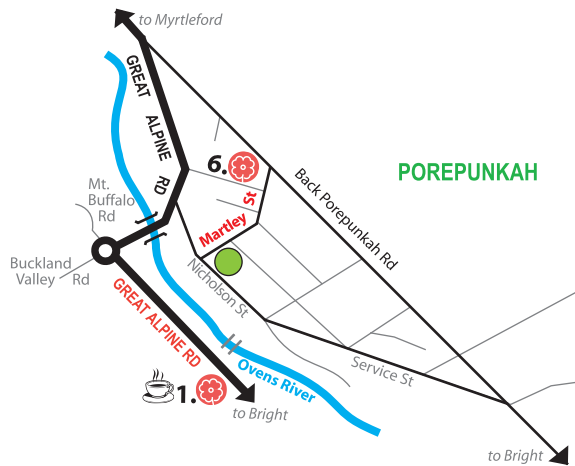

WANDILIGONG

Legend

- Open Garden
- Refreshments available
- Bright Art Gallery & Cultural Centre
- Bright Community Centre
- Bright Historical Museum
- Alpine Visitor Information Centre
- Bright RSL
- Bright Senior Citizens Centre
- Bright Visitor Centre
- Bright Croquet Club
- Wandiligong Historic Public Hall
- Porepunkah Primary School
- Harrietville Museum (next door to General Store)

POREPUNKAH

HARRIETVILLE